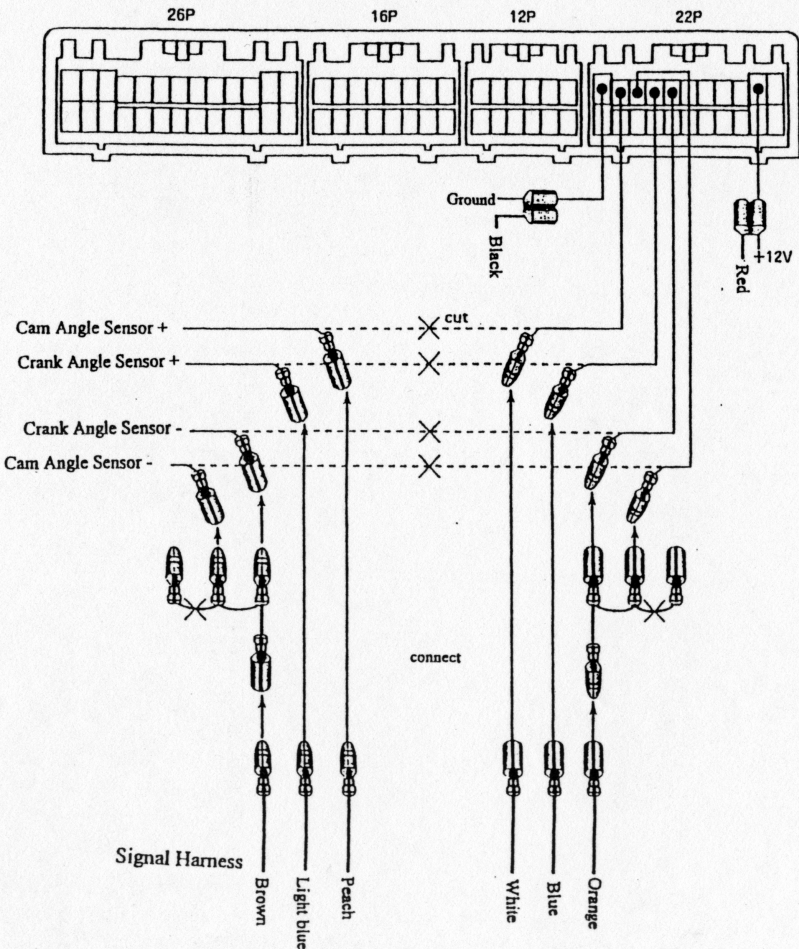

SUBARU

Vehicle	Code	Engine Type	Year	ECU Location	Type Select SW	CarSelSW
Legacy	BD5,BG5	EJ20H	'93.10~'96.6	c	■ ■ ■ ■ ■ ■ ■ ■	5

* The No.1 dip-switch on the left side is to limit timing adjustments

SUBARU

Vehicle	Code	Engine Type	Year	ECU Location	Type Select SW	CarSelSW
Impreza	GC8,GF8	EJ20G	'92.11~	c	■ ■ ■ ■ ■ ■ ■ ■	5
Legacy	BC5,BF5	EJ20G	'89.2~'93.10	h	■ ■ ■ ■ ■ ■ ■ ■	5

* The No.1 dip-switch on the left side is to limit timing adjustments