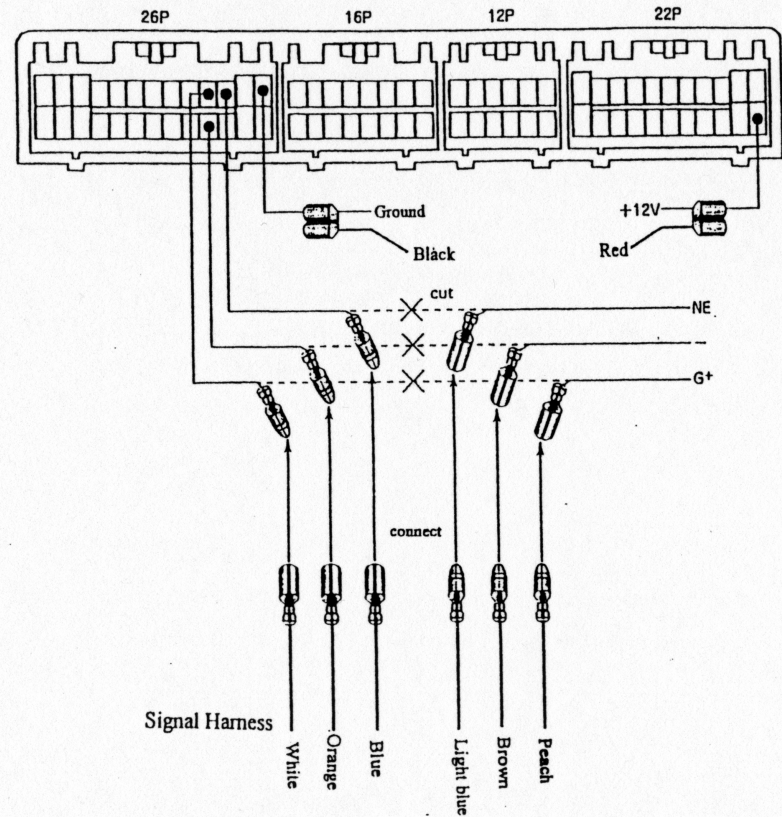

MAZDA

Vehicle	Code	Engine Type	Year	ECU Location	Type Select SW	Car Sel SW
RX-7	FD3S	13B-REW	'91.12~'95.12	a	■ ■ ■ ■ ■ ■ ■ ■	B

* The No.1 dip-switch on the left side is to limit timing adjustments

MAZDA

Vehicle	Code	Engine Type	Year	ECU Location	Type Select SW	Car Sel SW
Roadster	NA8C	BP-ZE	'93.8~'95.8	c	■ ■ ■ ■ ■ ■ ■ ■	C
Roadster	NA6CE	B6-ZE	'89.9~'93.8	c	■ ■ ■ ■ ■ ■ ■ ■	C

* The No.1 dip-switch on the left side is to limit timing adjustments