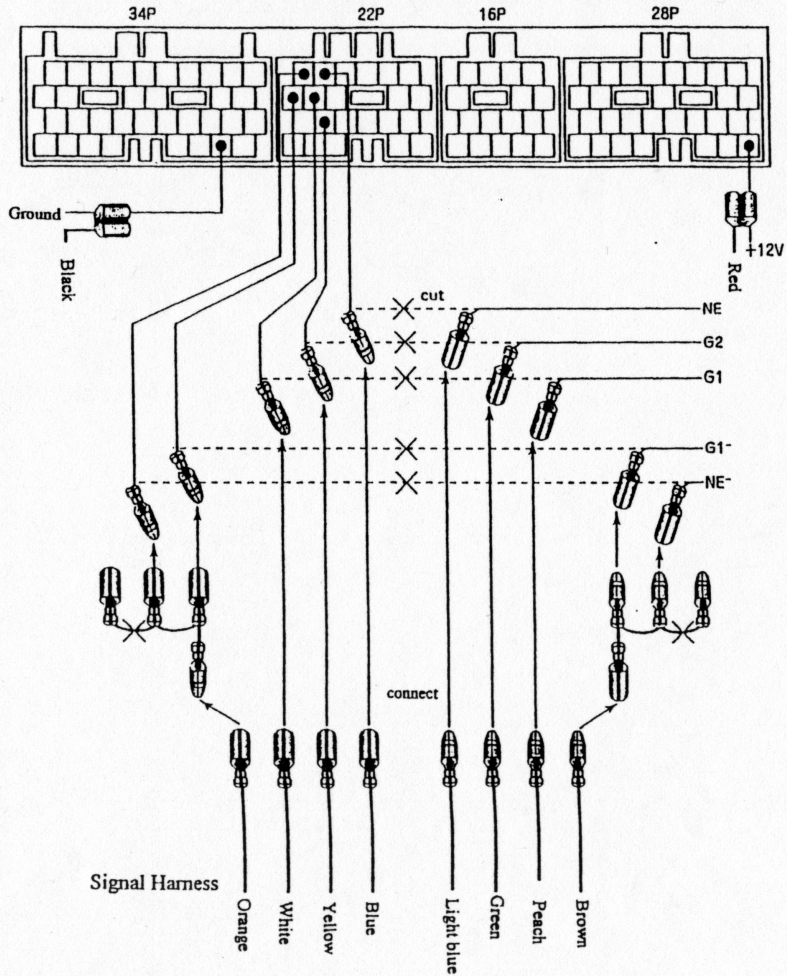

# TOYOTA

Vehicle	Code	Engine Type	Year	ECU Location	Type Select SW	CarSelSW
Mark II	JZX90	1JZ-GTE	'92.10~'96.9	e	■■■■■■■■	0

\* The No.1 dip-switch on the left side is to limit timing adjustments

# TOYOTA

Vehicle	Code	Engine Type	Year	ECU Location	Type Select SW	CarSelSW
Supra	JZA70	1JZ-GTE	'90.8~'93.4	d	■■■■■■■■	0

\* The No.1 dip-switch on the left side is to limit timing adjustments