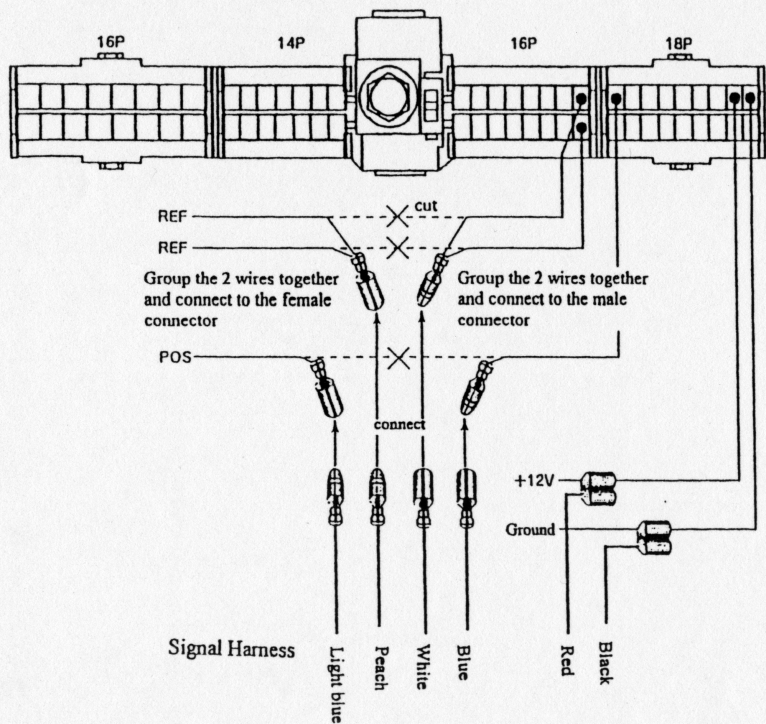

NISSAN

Vehicle	Code	Engine Type	Year	ECU Location	Type Select SW	Car Set SW
180SX	RPS13	SR20DET	'96.7~	a	■ ■ ■ ■ ■ ■ ■ ■ ■ ■	7
180SX	RPS13	SR20DE	'96.7~	a	■ ■ ■ ■ ■ ■ ■ ■ ■ ■	6

• The No.1 dip-switch on the left side is to limit timing adjustments

NISSAN

Vehicle	Code	Engine Type	Year	ECU Location	Type Select SW	Car Set SW
Cedric*Gloria	Y33	VQ30DET	'95.6~	a	■ ■ ■ ■ ■ ■ ■ ■ ■ ■	9

• The No.1 dip-switch on the left side is to limit timing adjustments