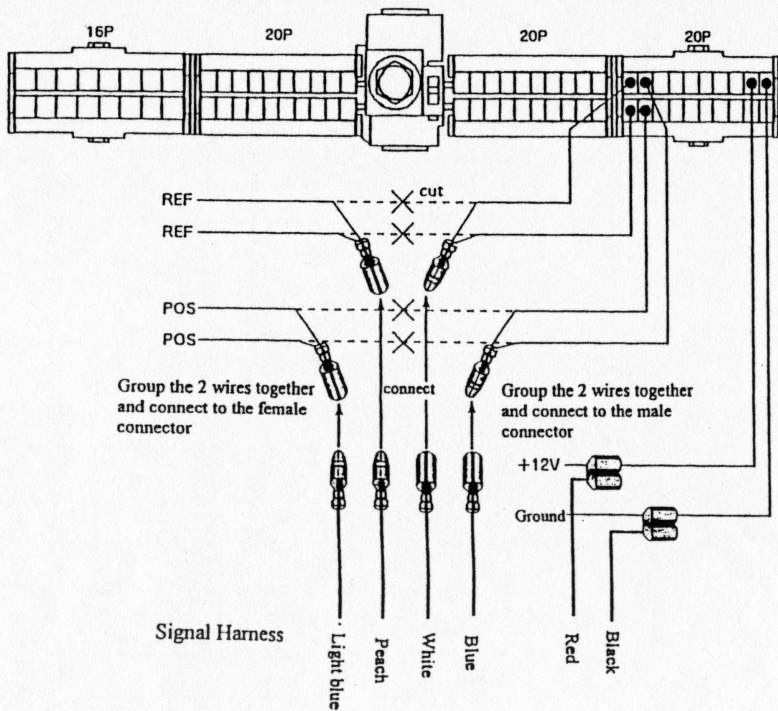

Vehicle Specific Wiring Diagram

NISSAN

Vehicle	Code	Engine Type	Year	ECU Location	Type Select SW	Car Sel SW
300ZX	Z32	VG30DETT	'89.7~'97.1	c		8
Skyline GT-R	BCNR33	RB26DETT	'89.8~'95.1	a		8
Skyline GT-R	BNR32	RB26DETT	'95.1~'97.1	a		8
Skyline	R33	RB25DET	'93.8~'96.1	a		8
Skyline	R32	RB20DET	'89.5~'93.8	a		6
Silvia	S14	SR20DET	'93.10~'96.6	a		7
Silvia	S13	CA18DET	'88.5~'91.1	a		7
180SX	RS13	CA18DET	'89.3~'91.1	a		7

* The No.1 dip-switch on the left side is to limit timing adjustments

NISSAN

Vehicle	Code	Engine Type	Year	ECU Location	Type Select SW	Car Sel SW
300ZX	Z32	VG30DETT	'97.1~	c		8
Skyline	R33	RB25DET	'96.1~	a		8

*The No.1 dip-switch on the left side is to limit timing adjustments